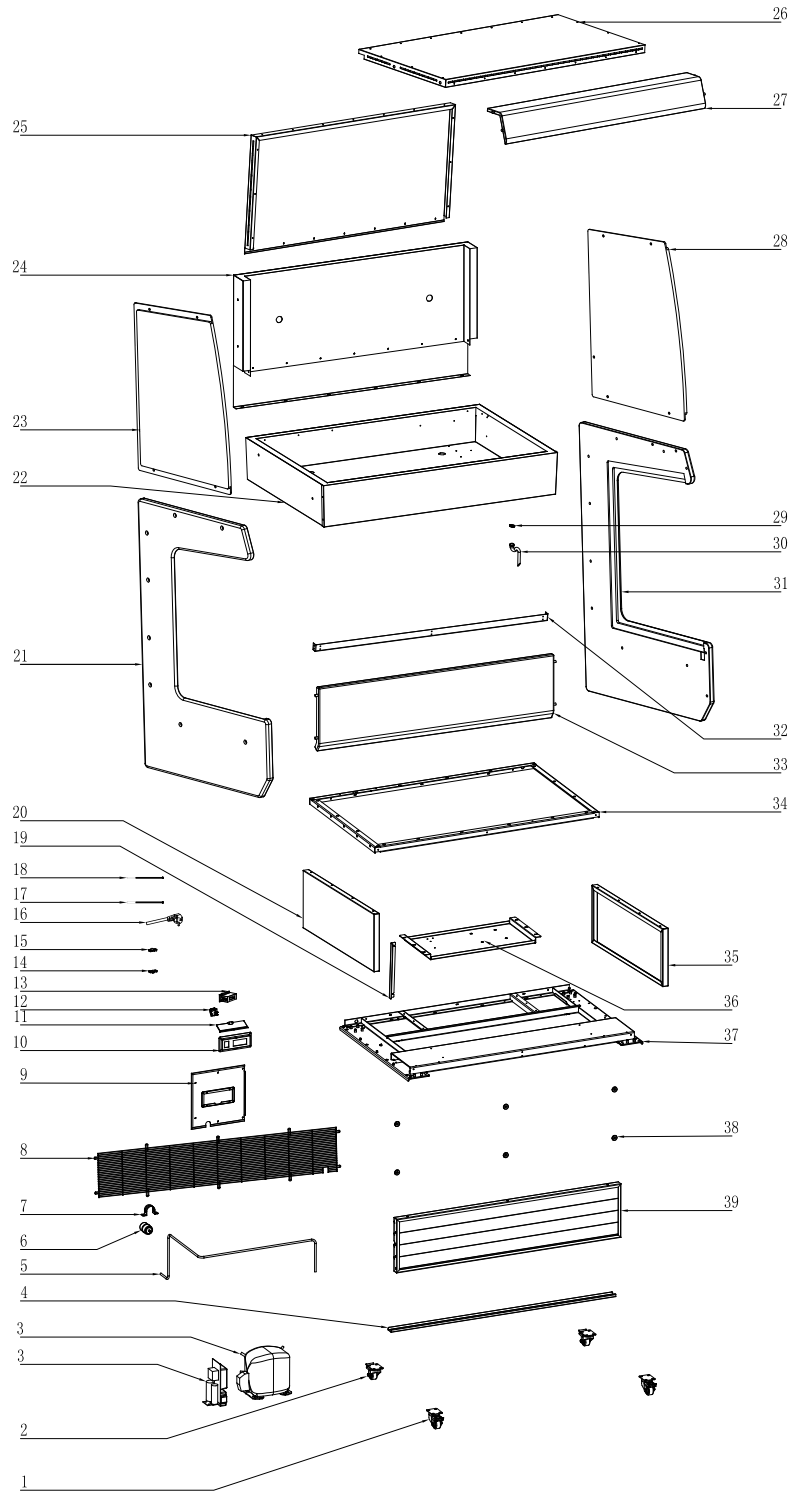

Parts Breakdown

Model RS-CN-0770 44377

Parts Breakdown

Model RS-CN-0770 44377

Parts Breakdown

Model RS-CN-0770 44377

Item No.	Description	Position	Item No.	Description	Position	Item No.	Description	Position
60562	Front Wheels for 44377	1	68402	Front Decorating Board for 44377	33	68465	Right Mounting Strip for 44377	65
60561	Rear Wheels for 44377	2	68390	Base Cover for 44377	34	60637	Jump Ring of LED for 44377	66
68355	Compressor for 44377	3	68330	Right Board for 44377	35	68466	Left Mounting Plate for 44377	67
68400	Supporting Plate of Window-Shades for 44377	4	68354	Compressor Base Board for 44377	36	68467	Right Mounting Plate for 44377	68
68358	High Pressure Joint Pipe for 44377	5	68351	Base Assembly for 44377	37	68468	Top Ventilating Board for 44377	69
61224	Dry Filter for 44377	6	68301	Strong Magnet for 44377	38	68469	LED for 44377	70
60669	Pipe Clamp for 44377	7	68399	Window-Shades Assembly for 44377	39	68470	Honeycomb Plate for 44377	71
68360	Net in Base for 44377	8	68397	Condenser for 44377	40	68471	Honeycomb Fixing Plate for 44377	72
68361	Switch Panel for 44377	9	68357	Stiffening Plate of Base for 44377	41	68472	Curtain Fixing Plate for 44377	73
68298	Switch Base for 44377	10	68396	Motor for 44377	42	68371	Curtain for 44377	74
68299	Switch Base Lid for 44377	11	67643	Terminal Box for 44377	43	68473	Price Tag Holder for 44377	75
71514	Switch for 44377	12	67652	LED Transformer for 44377	44	AC292	Shelf for 44377	76
68300	Display for 44377	13	60590	PVC Trucking for 44377	45	AC293	Windshield of Air Intake for 44377	77
61246	Wire Clip Holder for 44377	14	68395	Bibcock for 44377	46	68378	Air Intake for 44377	78
61245	Wire Clip Cover for 44377	15	68394	Seal Ring for 44377	47	68379	Windshield for 44377	79
60726	Power Cord for 44377	16	68393	Pan of High Temperature Pipe for 44377	48	68331	Windshield Clamp for 44377	80
67690	Compressor Protect Probe for 44377	17	60652	Platen of Heater for 44377	49	68380	Saddle Bar for 44377	81
68353	Temperature Sensor for 44377	18	68392	Water Tray Support for 44377	50	68382	Dead Plate of Evaporator Motor for 44377	82
68401	Stiffening Strip of Switch Panel for 44377	19	68391	High Pressure Copper Pipe for 44377	51	68385	Evaporator Extended Board for 44377	83
68313	Left Board for 44377	20	68366	Left Support of Evaporator Motor for 44377	52	68386	Right Baffle of Air Ducts for 44377	84
68454	Left Plate for 44377	21	68367	Left Baffle of Air Duct for 44377	53	68384	Evaporator for 44377	85
68369	Baseboard for 44377	22	68383	Air Deflector for 44377	54	68387	Right Support for Evaporator Motor for 44377	86
68455	Left Glass for 44377	23	68337	Motor for 44377	55	68388	Evaporator Water Tray for 44377	87
68370	Rear Board for 44377	24	60932	Flange for 44377	56	68389	Bottom Foam of Evaporator for 44377	88
68456	Rear Plate for 44377	25	66351	Fan Blade for 44377	57	68398	Copper Connection for 44377	89
68457	Top Plate for 44377	26	68381	Evaporator Support for 44377	58	60668	Drain Pipe for 44377	90
68458	Top Decorative Sheet for 44377	27	68376	Air Intake Support for 44377	59	60670	PPR Pipe Clamp for 44377	91
68459	Right Glass for 44377	28	68362	Baseboard for 44377	60	60587	Water Receiver for 44377	92
68368	Snap Ring for 44377	29	68461	Right Shelf Supporting Frame for 44377	61	61167	Circuit Board Box for 44377	93
30744	Water Pipe for 44377	30	68462	Left Shelf Supporting Frame for 44377	62	60594	Cover of Circuit Board Box for 44377	94
68460	Right Plate for 44377	31	68463	Left Mounting Strip for 44377	63	67649	Main Circuit Board for 44377	95
68403	Front Dead Plate for 44377	32	68464	Rear Ventilating Board for 44377	64	67642	Cover of Terminal Box for 44377	96