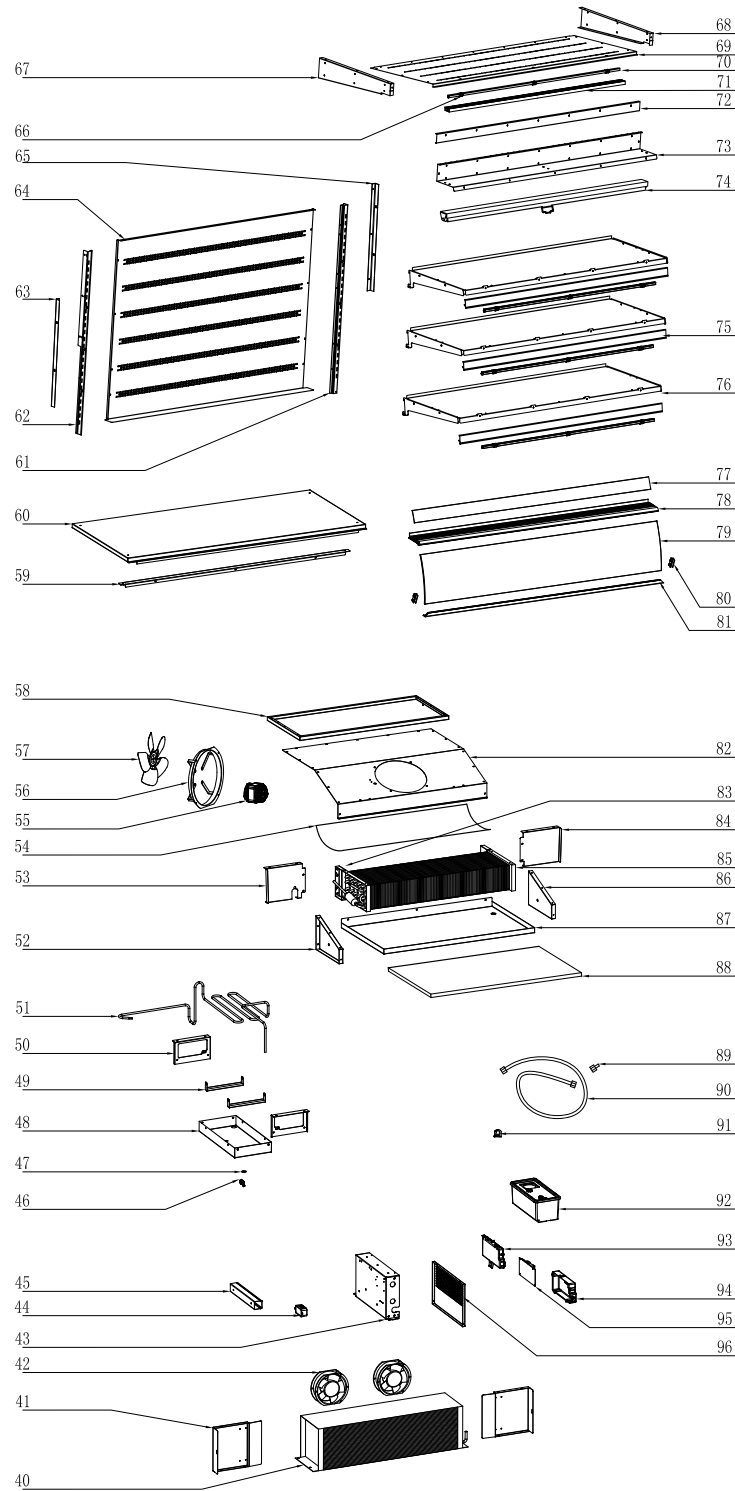

Parts Breakdown

Model RS-CN-0770 44377

Parts Breakdown

Model RS-CN-0770 44377

Parts Breakdown

Model RS-CN-0770 44377

Item No.	Description	Position	Item No.	Description	Position	Item No.	Description	Position
60562	Front Wheels for 44377	1	68402	Front Decorating Board for 44377	33	68465	Right Mounting Strip for 44377	65
60561	Rear Wheels for 44377	2	68390	Base Cover for 44377	34	60637	Jump Ring of LED for 44377	66
68355	Compressor for 44377	3	68330	Right Board for 44377	35	68466	Left Mounting Plate for 44377	67
68400	Supporting Plate of Window-Shades for 44377	4	68354	Compressor Base Board for 44377	36	68467	Right Mounting Plate for 44377	68
68358	High Pressure Joint Pipe for 44377	5	68351	Base Assembly for 44377	37	68468	Top Ventilating Board for 44377	69
61224	Dry Filter for 44377	6	68301	Strong Magnet for 44377	38	68469	LED for 44377	70
60669	Pipe Clamp for 44377	7	68399	Window-Shades Assembly for 44377	39	68470	Honeycomb Plate for 44377	71
68360	Net in Base for 44377	8	68397	Condenser for 44377	40	68471	Honeycomb Fixing Plate for 44377	72
68361	Switch Panel for 44377	9	68357	Stiffening Plate of Base for 44377	41	68472	Curtain Fixing Plate for 44377	73
68298	Switch Base for 44377	10	68396	Motor for 44377	42	68371	Curtain for 44377	74
68299	Switch Base Lid for 44377	11	67643	Terminal Box for 44377	43	68473	Price Tag Holder for 44377	75
71514	Switch for 44377	12	67652	LED Transformer for 44377	44	AC292	Shelf for 44377	76
68300	Display for 44377	13	60590	PVC Trucking for 44377	45	AC293	Windshield of Air Intake for 44377	77
61246	Wire Clip Holder for 44377	14	68395	Bibcock for 44377	46	68378	Air Intake for 44377	78
61245	Wire Clip Cover for 44377	15	68394	Seal Ring for 44377	47	68379	Windshield for 44377	79
60726	Power Cord for 44377	16	68393	Pan of High Temperature Pipe for 44377	48	68331	Windshield Clamp for 44377	80
67690	Compressor Protect Probe for 44377	17	60652	Platen of Heater for 44377	49	68380	Saddle Bar for 44377	81
68353	Temperature Sensor for 44377	18	68392	Water Tray Support for 44377	50	68382	Dead Plate of Evaporator Motor for 44377	82
68401	Stiffening Strip of Switch Panel for 44377	19	68391	High Pressure Copper Pipe for 44377	51	68385	Evaporator Extended Board for 44377	83
68313	Left Board for 44377	20	68366	Left Support of Evaporator Motor for 44377	52	68386	Right Baffle of Air Ducts for 44377	84
68454	Left Plate for 44377	21	68367	Left Baffle of Air Duct for 44377	53	68384	Evaporator for 44377	85
68369	Baseboard for 44377	22	68383	Air Deflector for 44377	54	68387	Right Support for Evaporator Motor for 44377	86
68455	Left Glass for 44377	23	68337	Motor for 44377	55	68388	Evaporator Water Tray for 44377	87
68370	Rear Board for 44377	24	60932	Flange for 44377	56	68389	Bottom Foam of Evaporator for 44377	88
68456	Rear Plate for 44377	25	66351	Fan Blade for 44377	57	68398	Copper Connection for 44377	89
68457	Top Plate for 44377	26	68381	Evaporator Support for 44377	58	60668	Drain Pipe for 44377	90
68458	Top Decorative Sheet for 44377	27	68376	Air Intake Support for 44377	59	60670	PPR Pipe Clamp for 44377	91
68459	Right Glass for 44377	28	68362	Baseboard for 44377	60	60587	Water Receiver for 44377	92
68368	Snap Ring for 44377	29	68461	Right Shelf Supporting Frame for 44377	61	61167	Circuit Board Box for 44377	93
30744	Water Pipe for 44377	30	68462	Left Shelf Supporting Frame for 44377	62	60594	Cover of Circuit Board Box for 44377	94
68460	Right Plate for 44377	31	68463	Left Mounting Strip for 44377	63	67649	Main Circuit Board for 44377	95
68403	Front Dead Plate for 44377	32	68464	Rear Ventilating Board for 44377	64	67642	Cover of Terminal Box for 44377	96